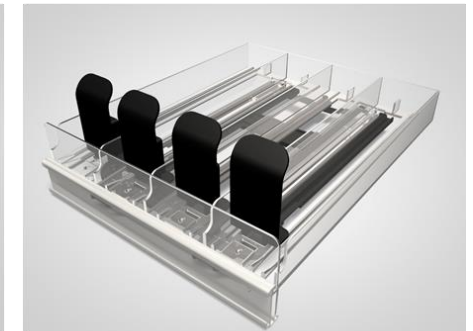

# Harbor - Infinity fixture

Key Attributes:  
½" vertical slots and shelf adjustments.  
Metal shelf supports.  
Clear trays with product pushers.

Telescoping fixture height.  
12" fixture width modularity.  
Easy planogram modularity.  
Optional storage space.

Adjustable vertical heights (floor and counter settings)

Adjustable dividers and pushers.

Product trays with spring merchandising.

Metal shelf supports.

Lit Header system with flip-up storage.