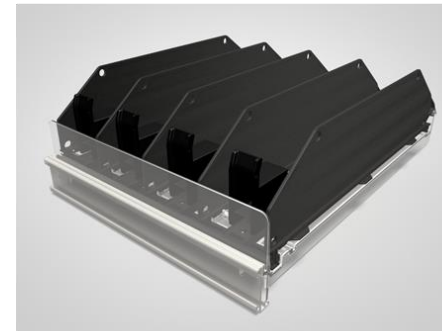

# Harbor - Infinity fixture

Key Attributes:  
½" vertical slots and shelf adjustments.  
Metal shelf supports.  
Clear trays with product pushers.

Telescoping fixture height.  
12" fixture width modularity.  
Easy planogram modularity.  
Optional storage space.

Adjustable vertical heights (floor and counter settings)

Adjustable dividers and pushers.

Product trays with spring merchandising.

Metal shelf supports.

Lit Header system with flip-up storage.